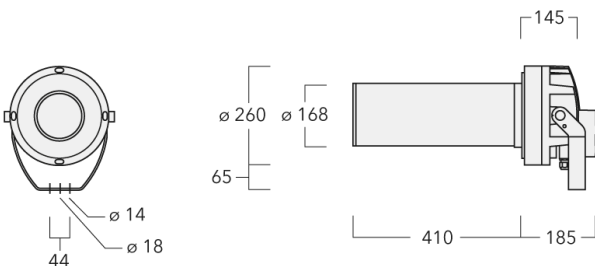

Description

Profile Projector [GP] for projection of gobos on a surface. Spherical/triple flat convex lens system. Gobo motif on request, to be ordered separately.

IP66, Class I. Class II on request. IK07. Marine-grade, die-cast aluminium alloy. 5CE superior corrosion protection including PCS hardware. Silicone CCG® Controlled Compression Gasket. Safety glass main lens. One cable gland. Second gland for through wiring on request. Integral EC electronic converter, thermally separated. LED boards can be removed for upgrading. PMMA LED lenses.

Optional 2200 K version up to max. 1050mA available. To be specified at time of ordering.

Gobo outside diameter 86 mm, max. printable area $d = 60$ mm.

Configuration with 3 lenses 20°-39°. Extension of the beam angle to 4 lenses 37°-45° on request, to be specified at time of ordering.

Specifications

Material description

Colours	RAL9004	RAL9006	RAL9016	RAL7016
	Signal black	White aluminium	Traffic white	Anthracite grey
	RAL9007			
	Grey aluminium			
Ingress protection	IP66			
Impact resistance	IK07			

Electrical description

Surge protection	6/6 kV (optional SP10)
Energy efficiency	C-D (Light source)

Additional information

Lifetime	Ta=25° L70B50 > 50000h00h
----------	---------------------------

Options